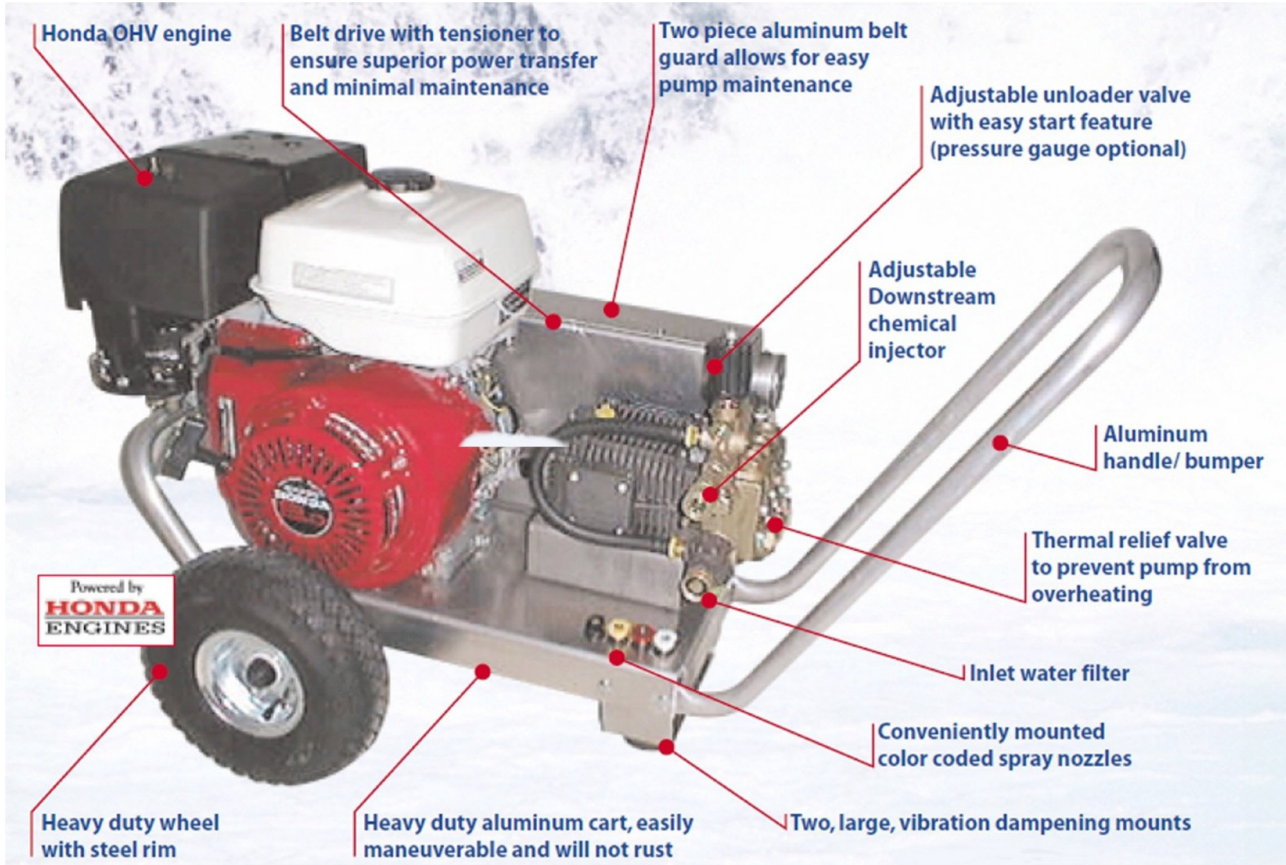

COLD WATER-GASOLINE ENGINE-BELT DRIVE

Model	Max. PSI	Max. GPM	HP	Hose	Pump
CW4035GBD	3500	4.0	13	50	General
CW4040CBD	4000	4.0	13	50	Comet

Standard Features:

- Rugged, rust proof aluminum cart with shock absorbing feet
- Two aluminum lift handles protects the pump and engine
- Thermal relief valve on all models protects the pump from overheating
- Downstream injection applies chemical at low pressure
- Trigger gun and insulated single lance
- Pressure hose with quick couplers